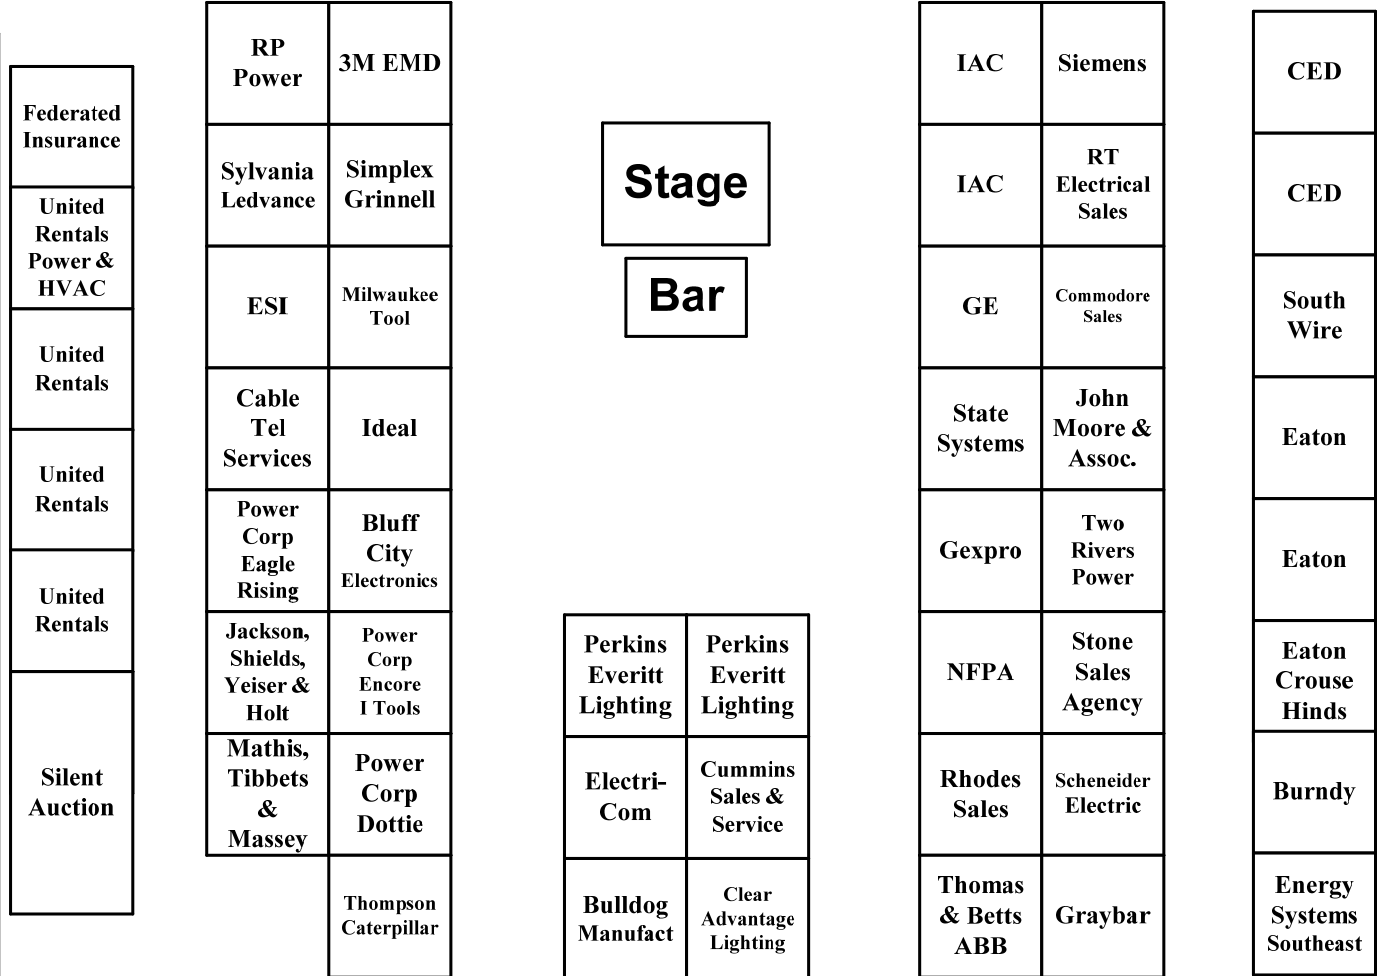

Mid-South IEC Tradeshow

Thursday 5/11/17

Vendor Layout

Updated 5/3/2017

John Bean	Jonathon Brock	Ethan Emanus	Jonathon Pence	Jeffrey Pugh	Joseph Slover	Timothy Taylor	Kyle Waldon
Two L Electric	Dennis Electric	Ellendale Electric	Liberty Electric	Ellendale Electric	G&S Electrical	Two L Electric	Liberty Electric

Wire Off Area

ENTRANCE

Spectrum Lighting	Greenlee	Caddy	Curtis H. Stout	Curtis H. Stout
-------------------	----------	-------	-----------------	-----------------